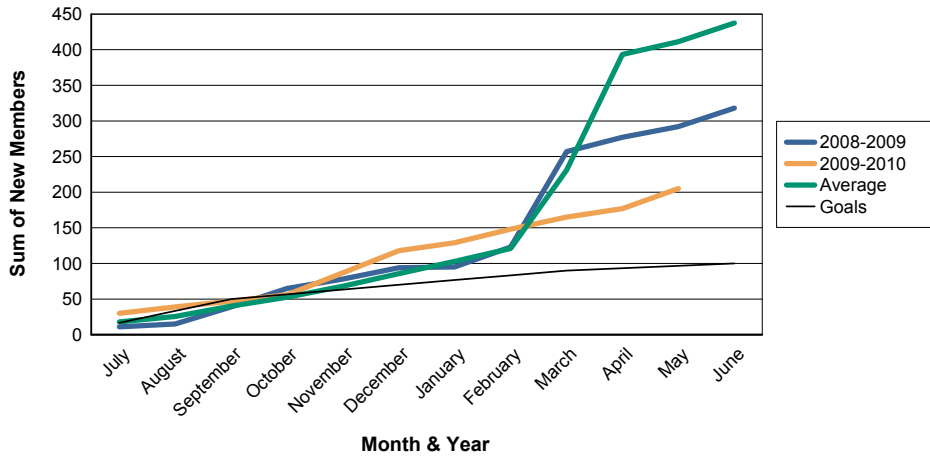

For District 321 E

Sum of Charter Members/ Month & Year

For District 321 E

3 Year Comparisons for GMT Constitutional Area 6

By GMT District

As of May 2010

Sum of New Members/ Month & Year

For District 321 E