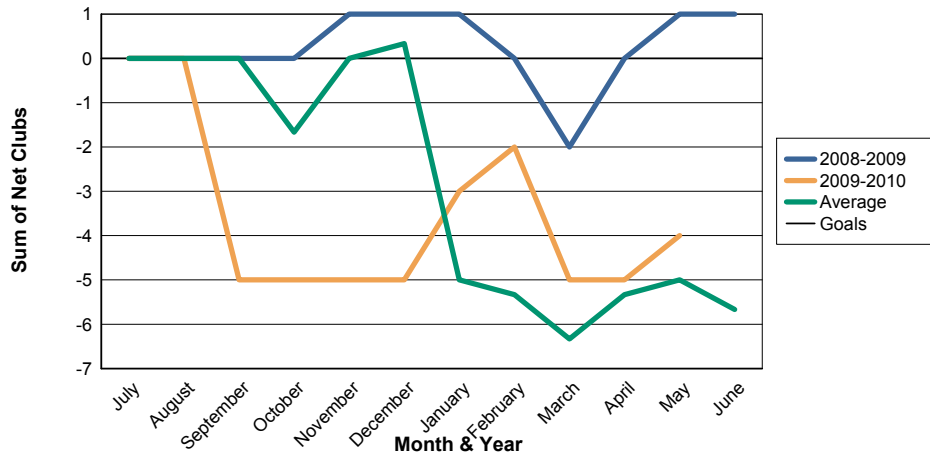

Sum of Net Clubs/ Month & Year

For District 321 E