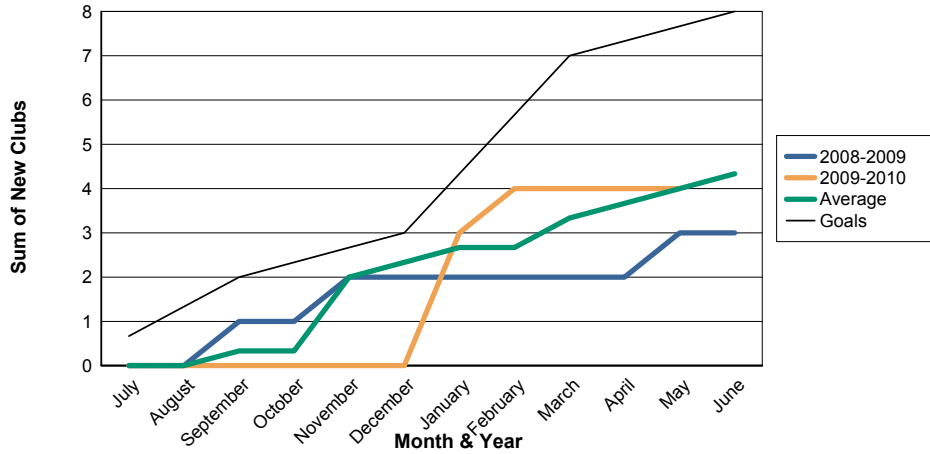

3 Year Comparisons for GMT Constitutional Area 6

By GMT District

As of May 2010

Sum of New Clubs/ Month & Year

For District 321 E

Sum of Dropped Clubs/ Month & Year

For District 321 E

Sum of Net Clubs/ Month & Year