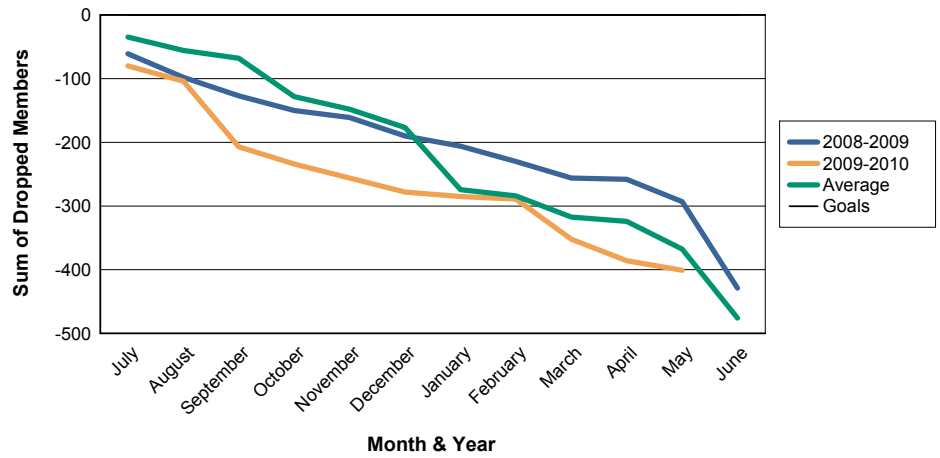

Sum of Dropped Members/ Month & Year

For District 321 E

Sum of Net Members/ Month & Year

For District 321 E