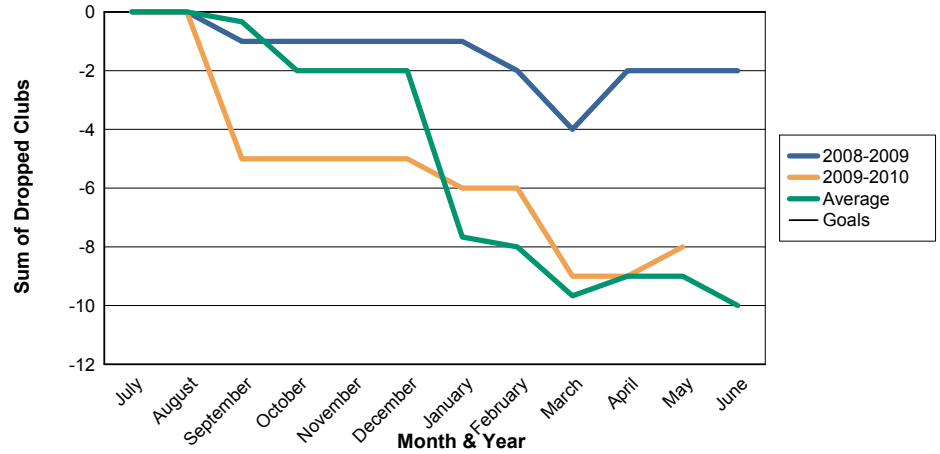

3 Year Comparisons for GMT Constitutional Area 6

By GMT District

As of May 2010

Sum of New Clubs/ Month & Year

For District 321 E

Sum of Dropped Clubs/ Month & Year

For District 321 E

Sum of Net Clubs/ Month & Year