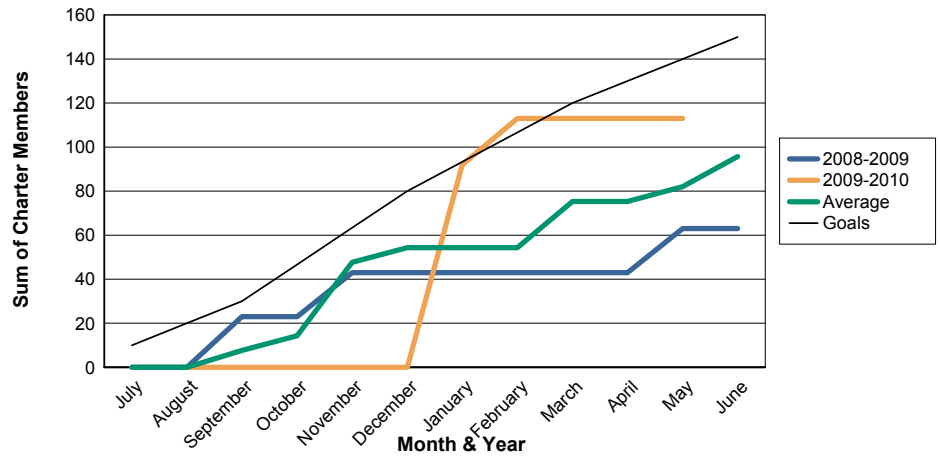

Sum of Charter Members/ Month & Year

For District 321 E